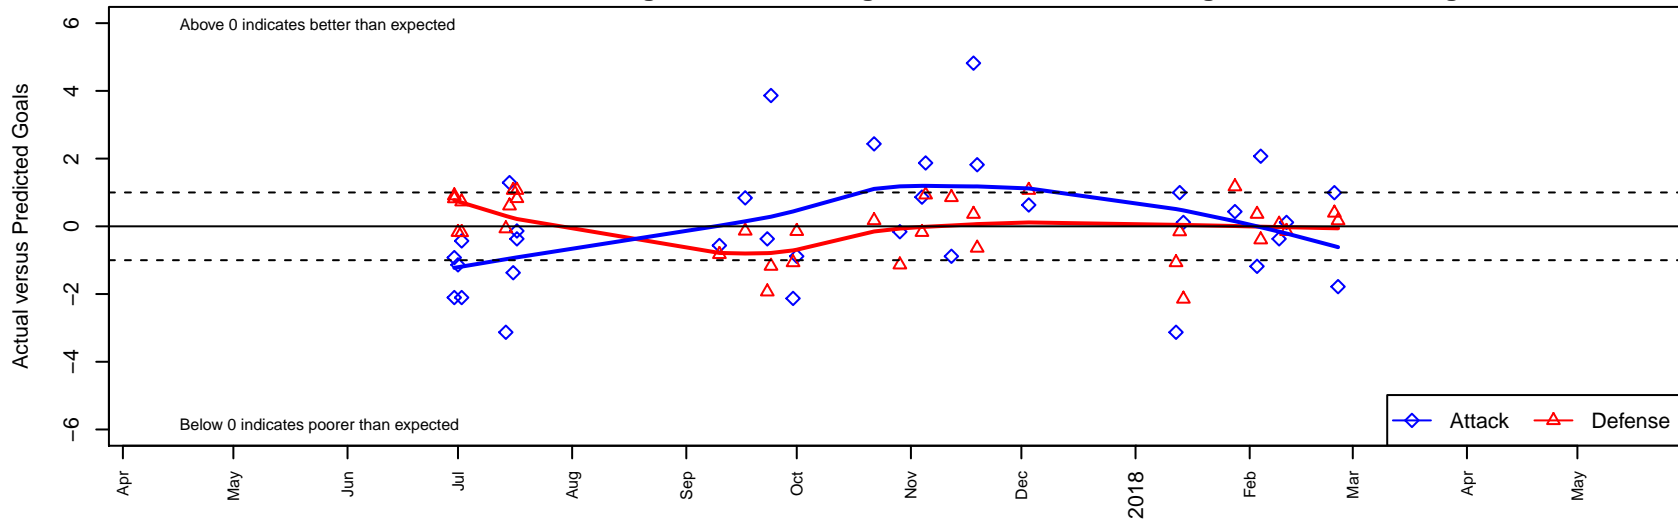

# WPFC Black B00

Washington Premier FC  
 Tacoma, WA  
 B00 total strength=2011  
 attack=90.57 defense=48.81  
 fall league = RCL B00 Div 1

alt names used:  
 WASHINGTON PREMIER FC B00 BLACK (WA  
 WPFC B00 Black A  
 WPFC B00 Black (WA)  
 WPFC B00 Black A

Venues played:  
 2017 Rainier Challenge Copa U19  
 2017 Nike Crossfire Challenge Super Group U'  
 2017 RCL B00 Div 1  
 2017 FWRL NW B00  
 2017 WYS Championship B00

**WPFC Black B00**  
 Dots are actual minus expected GF (blue circles) and GA (red triangles).  
 Blue line is smoothed change in attack strength. Red is smoothed change in defense strength.

**attack and defense variance (black dot)  
relative to other teams  
and top 10 in region**

**attack and defense rating  
relative to others at age  
and all opponents in last 13 months**

**Performance relative to 13 month average**