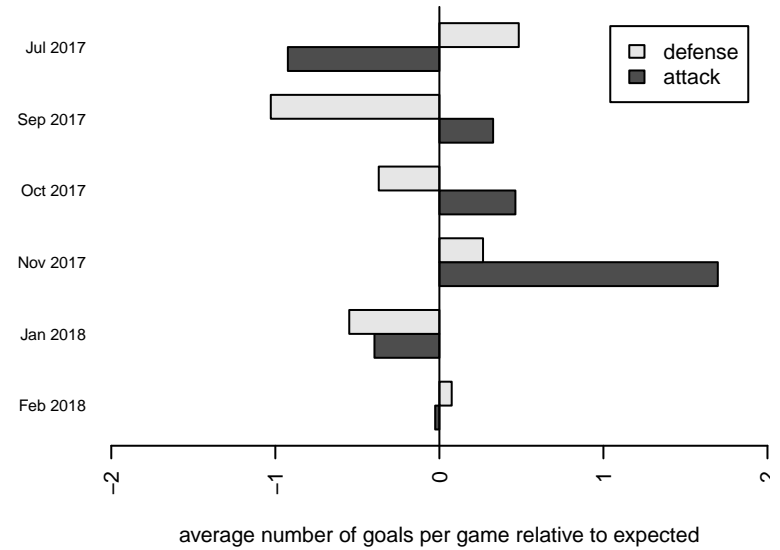

Performance relative to 13 month average