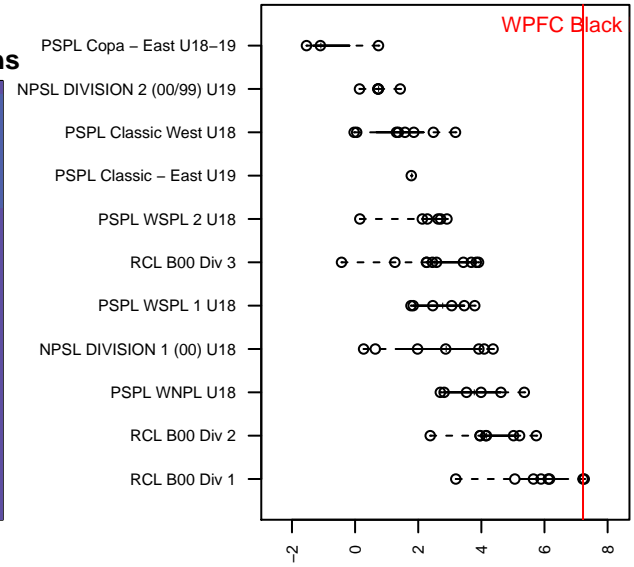

# WPFC Black B00

Washington Premier FC  
 Tacoma, WA  
 B00 total strength=2011  
 attack=90.57 defense=48.81  
 fall league = RCL B00 Div 1

alt names used:  
 WASHINGTON PREMIER FC B00 BLACK (WA  
 WPFC B00 Black A  
 WPFC B00 Black (WA)  
 WPFC B00 Black A

Venues played:  
 2017 Rainier Challenge Copa U19  
 2017 Nike Crossfire Challenge Super Group U'  
 2017 RCL B00 Div 1  
 2017 FWRL NW B00  
 2017 WYS Championship B00

**WPFC Black B00**  
 Dots are actual minus expected GF (blue circles) and GA (red triangles).  
 Blue line is smoothed change in attack strength. Red is smoothed change in defense strength.

**attack and defense variance (black dot)  
relative to other teams  
and top 10 in region**

**attack and defense rating  
relative to others at age  
and all opponents in last 13 months**

**Performance relative to 13 month average**